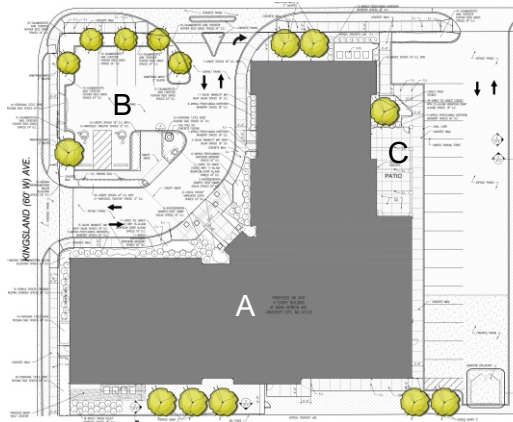

Scope of Work:

New Construction. Featuring assisted living and memory care. Four story building with new parking lot.

Site Plan Key
A. Four Story Building
B. New Parking
C. Patio

SITE PLAN

Features

- 68 Units
- Multi-purpose room
- Salon
- Fitness Center
- Display Kitchen
- Library
- Spa

FIRST FLOOR