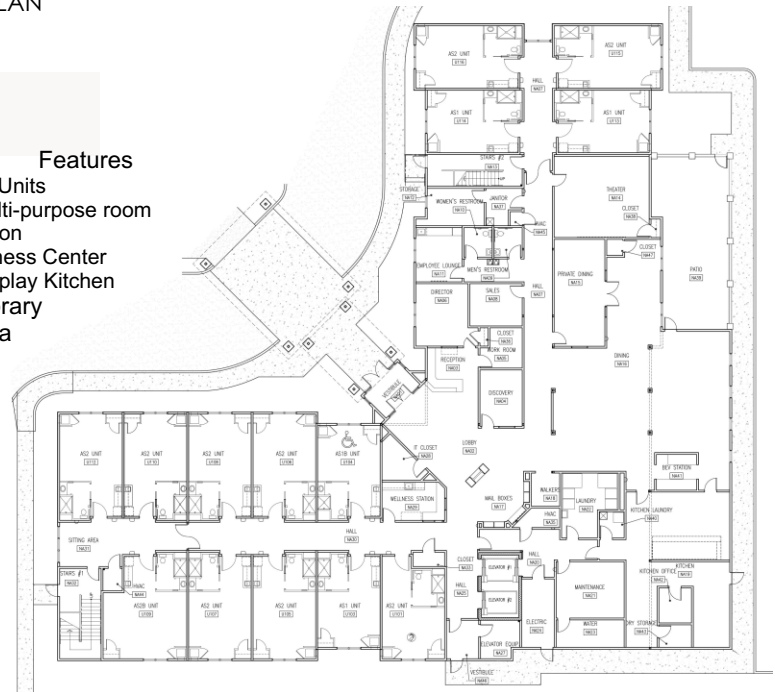

Scope of Work:

New Construction. Featuring assisted living and memory care. Four story building with new parking lot.

Site Plan Key
A. Four Story Building
B. New Parking
C. Patio

SITE PLAN

Features

- 68 Units
- Multi-purpose room
- Salon
- Fitness Center
- Display Kitchen
- Library
- Spa

FIRST FLOOR